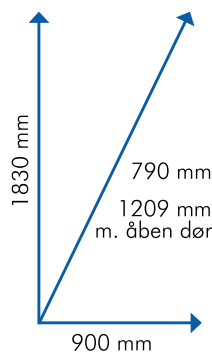

Foto viser ikke den specifikke model. Der henvises til layout nedenfor for specifikt varenummer.

Tilbehør

SÆLGES SOM RESERVEDEL:

254781	KIT FOR AUTOMATISK LUK/ÅBNING AF UDLEVER.RUM
39260400	AFDÆKNING AF MØNTINDKAST
39260300	AFDÆKNING AF KNAPPER V. MASTER-/SLAVE (ej muligt ved Touch-version)

Orchestra Touch R290 9E0005

ORCHESTRA TOUCH CONFIG

Softvend-elevator

16:9 Touchscreen Full HD

Valg 48
Snacks 32
Flasker 8
Dåser 8

Total 466
Hylder 6

Temperatur i varerum

Zone snack 8-15°C
Zone flasker/dåser 5-8°C